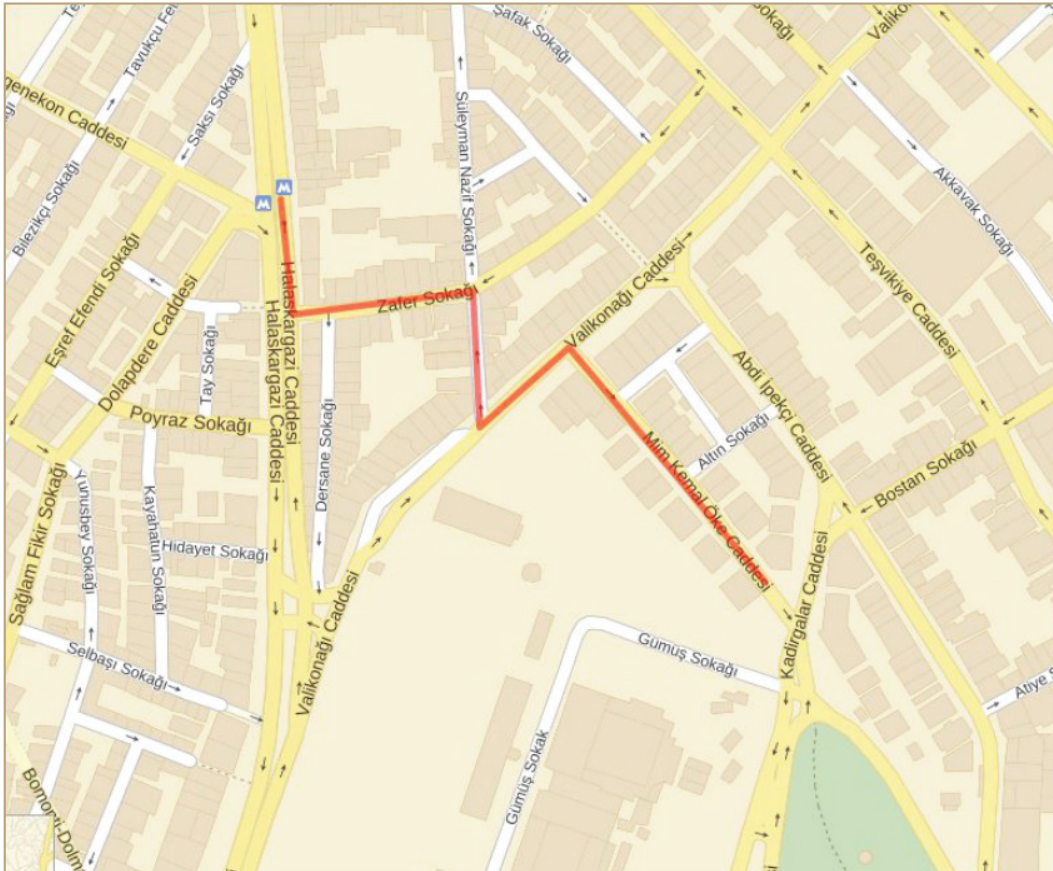

SPENCER STUART ISTANBUL

Mim Kemal Oke Cad.

No: 23/14 Lal Apt. Kat: 6

34367 Macka, Istanbul

Turkey

Based in the city center, the Spencer Stuart Istanbul office is easily accessible by subway and car. We are located in Macka at the intersection of Mim Kemal Oke and Abdi İpekçi streets. Our office is in the same building as the TEB branch.

FROM THE CITY:

By subway:

- > Take the Taksim-Haciosman line, get off at Osmanbey Station and take the Pangalti exit.
- > It takes approximately 5 minutes to walk from the Pangalti exit to our offices. Please see map below for walking directions.